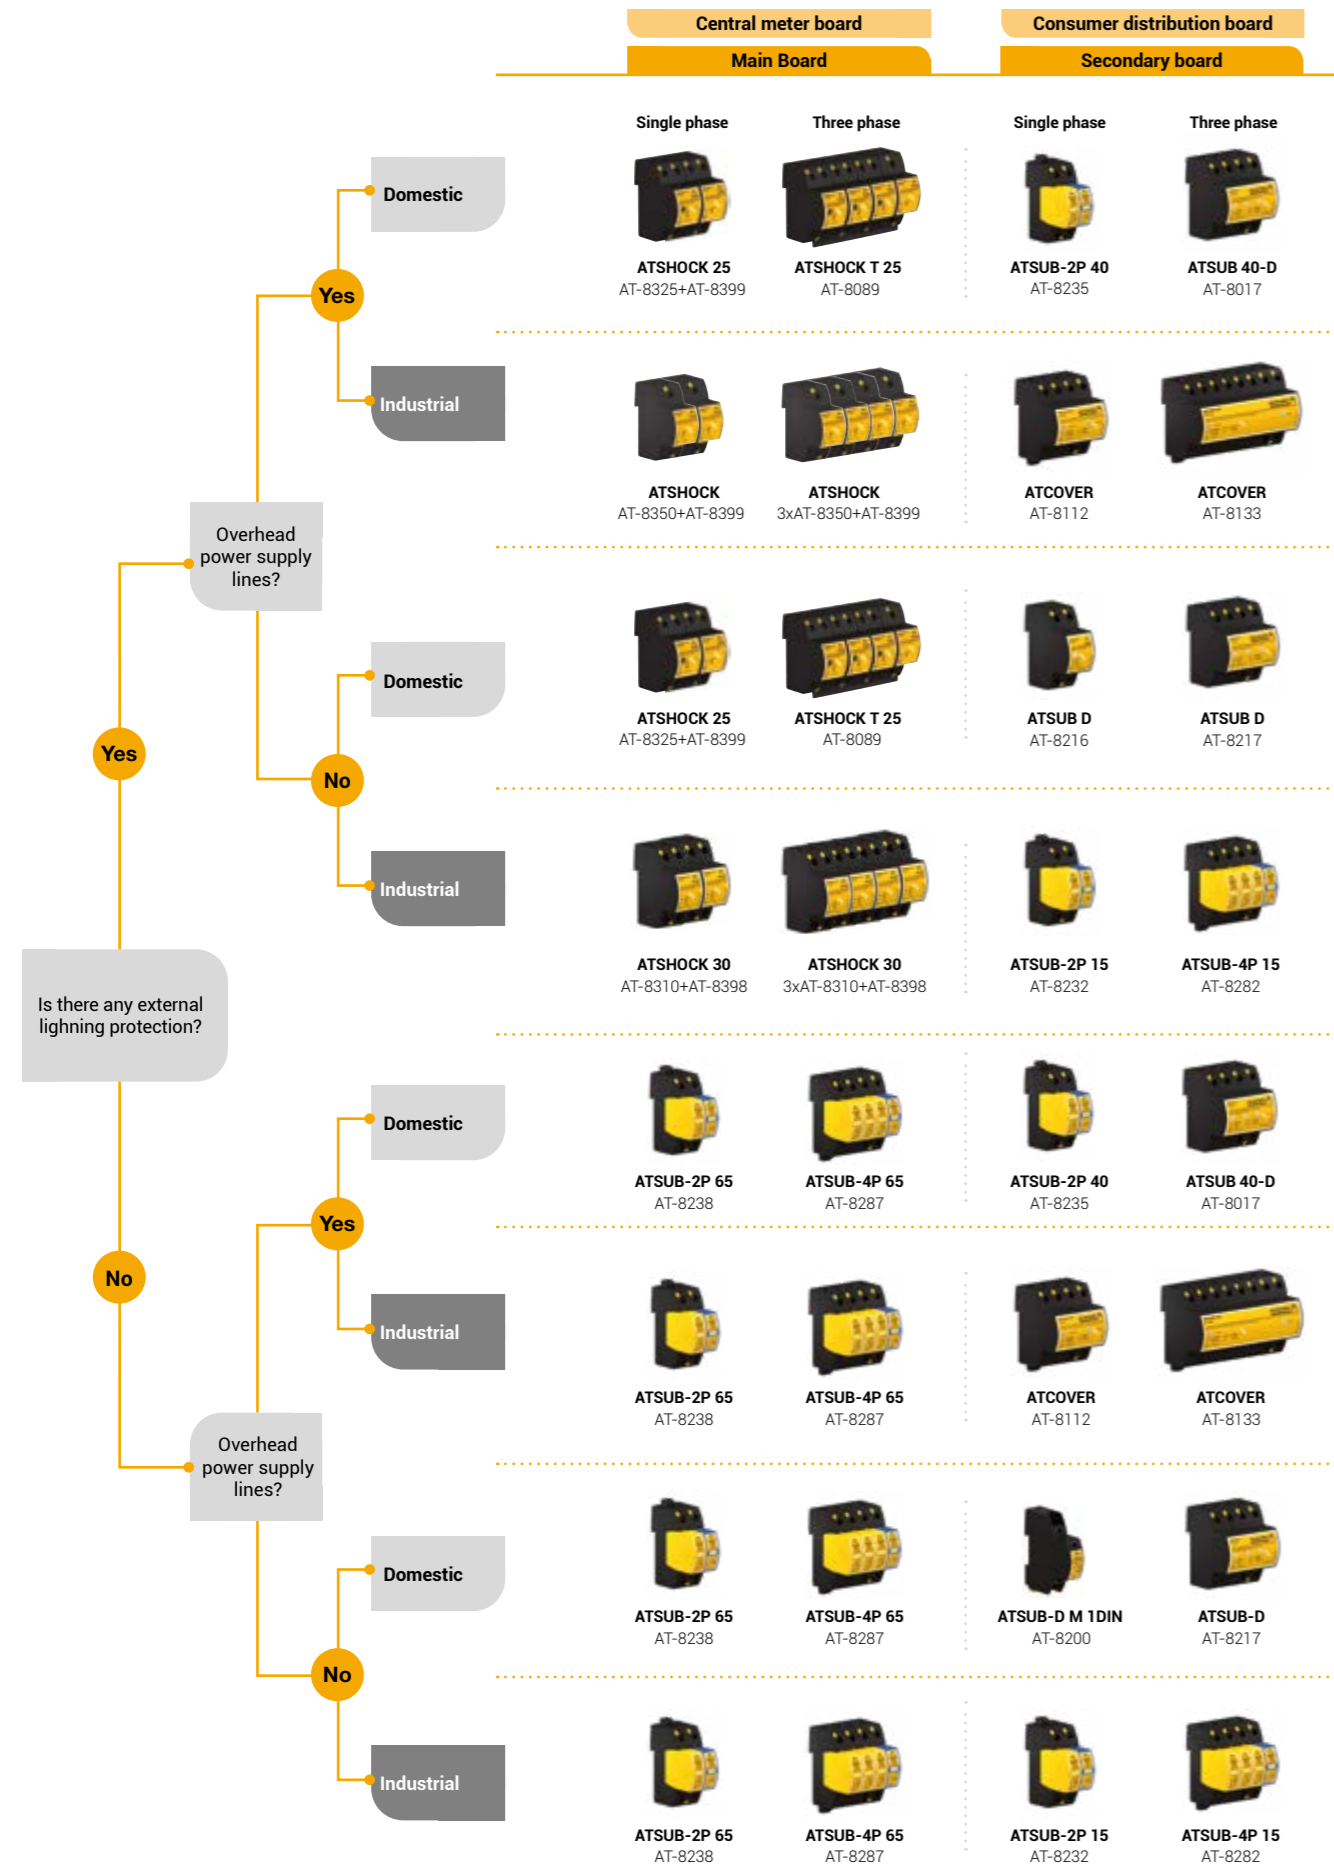

SURGE PROTECTION GUIDE

**WE
ALERT**

**WE
CONNECT**

**WE
PROTECT**

**TRANSIENT
SURGE**

**PERMANENT
SURGE**

SELECTION GUIDE FOR TRANSIENT SURGE PROTECTION FOR POWER SUPPLY LINES

PERMANENT SURGE PROTECTION SELECTION GUIDE

PROTECTION DEVICE SELECTION AGAINST TRANSIENT SURGE FOR TELEPHONE AND DATA LINES

Telephone lines

Screw

ATFONO
AT-9101

RJ11

ATFONO RJ11
AT-9104

RJ45

ATFONO RJ45
AT-9108

KRONE

ATFONO KRONE
AT-9109

Data Lines

Screw

ATLINE
AT-9205/AT-9280

DB9

ATDB9
AT-2300

Computer Lines

CAT 5E

ATLAN
AT-2107
AT-2207

ATLAN-C 8
AT-2221

ATLAN 24/16/8
AT-2206
AT-2209
AT-2208

CAT 6

ATLAN CAT6
AT-2213

ATLAN 12/8/4 CAT6
AT-2211
AT-2212
AT-2217

CAT 5E POE