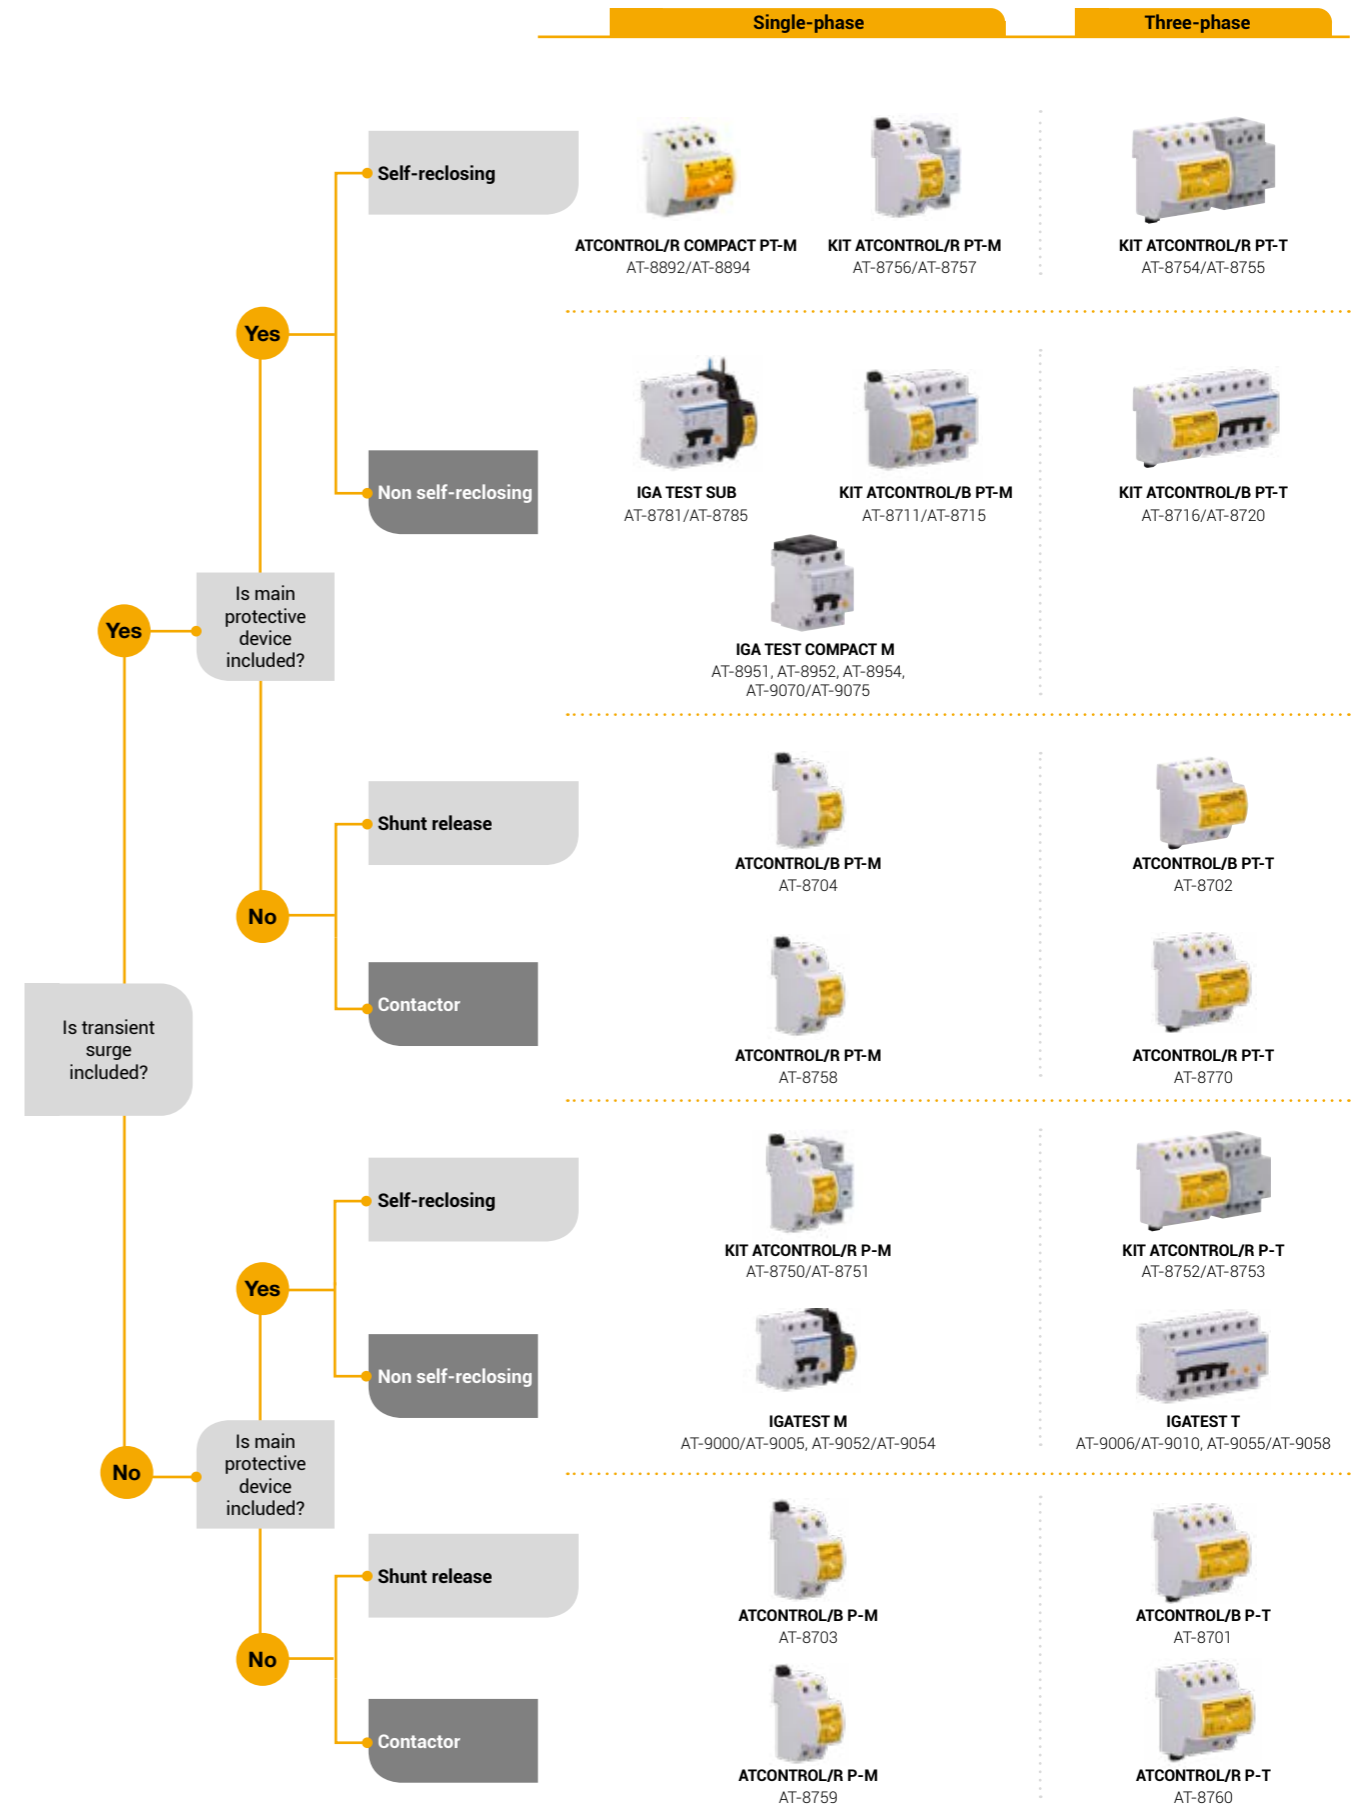

SURGE PROTECTION GUIDE

**WE
ALERT**

**WE
CONNECT**

**WE
PROTECT**

**TRANSIENT
SURGE**

**PERMANENT
SURGE**

SELECTION GUIDE FOR TRANSIENT SURGE PROTECTION FOR POWER SUPPLY LINES

PERMANENT SURGE PROTECTION SELECTION GUIDE

PROTECTION DEVICE SELECTION AGAINST TRANSIENT SURGE FOR TELEPHONE AND DATA LINES

Telephone lines

Screw

ATFONO
AT-9101

RJ11

ATFONO RJ11
AT-9104

RJ45

ATFONO RJ45
AT-9108

KRONE

ATFONO KRONE
AT-9109

Data Lines

Screw

ATLINE
AT-9205/AT-9280

DB9

ATDB9
AT-2300

Computer Lines

CAT 5E

ATLAN
AT-2107
AT-2207

ATLAN-C 8
AT-2221

ATLAN 24/16/8
AT-2206
AT-2209
AT-2208

CAT 6

ATLAN CAT6
AT-2213

ATLAN 12/8/4 CAT6
AT-2211
AT-2212
AT-2217

CAT 5E POE